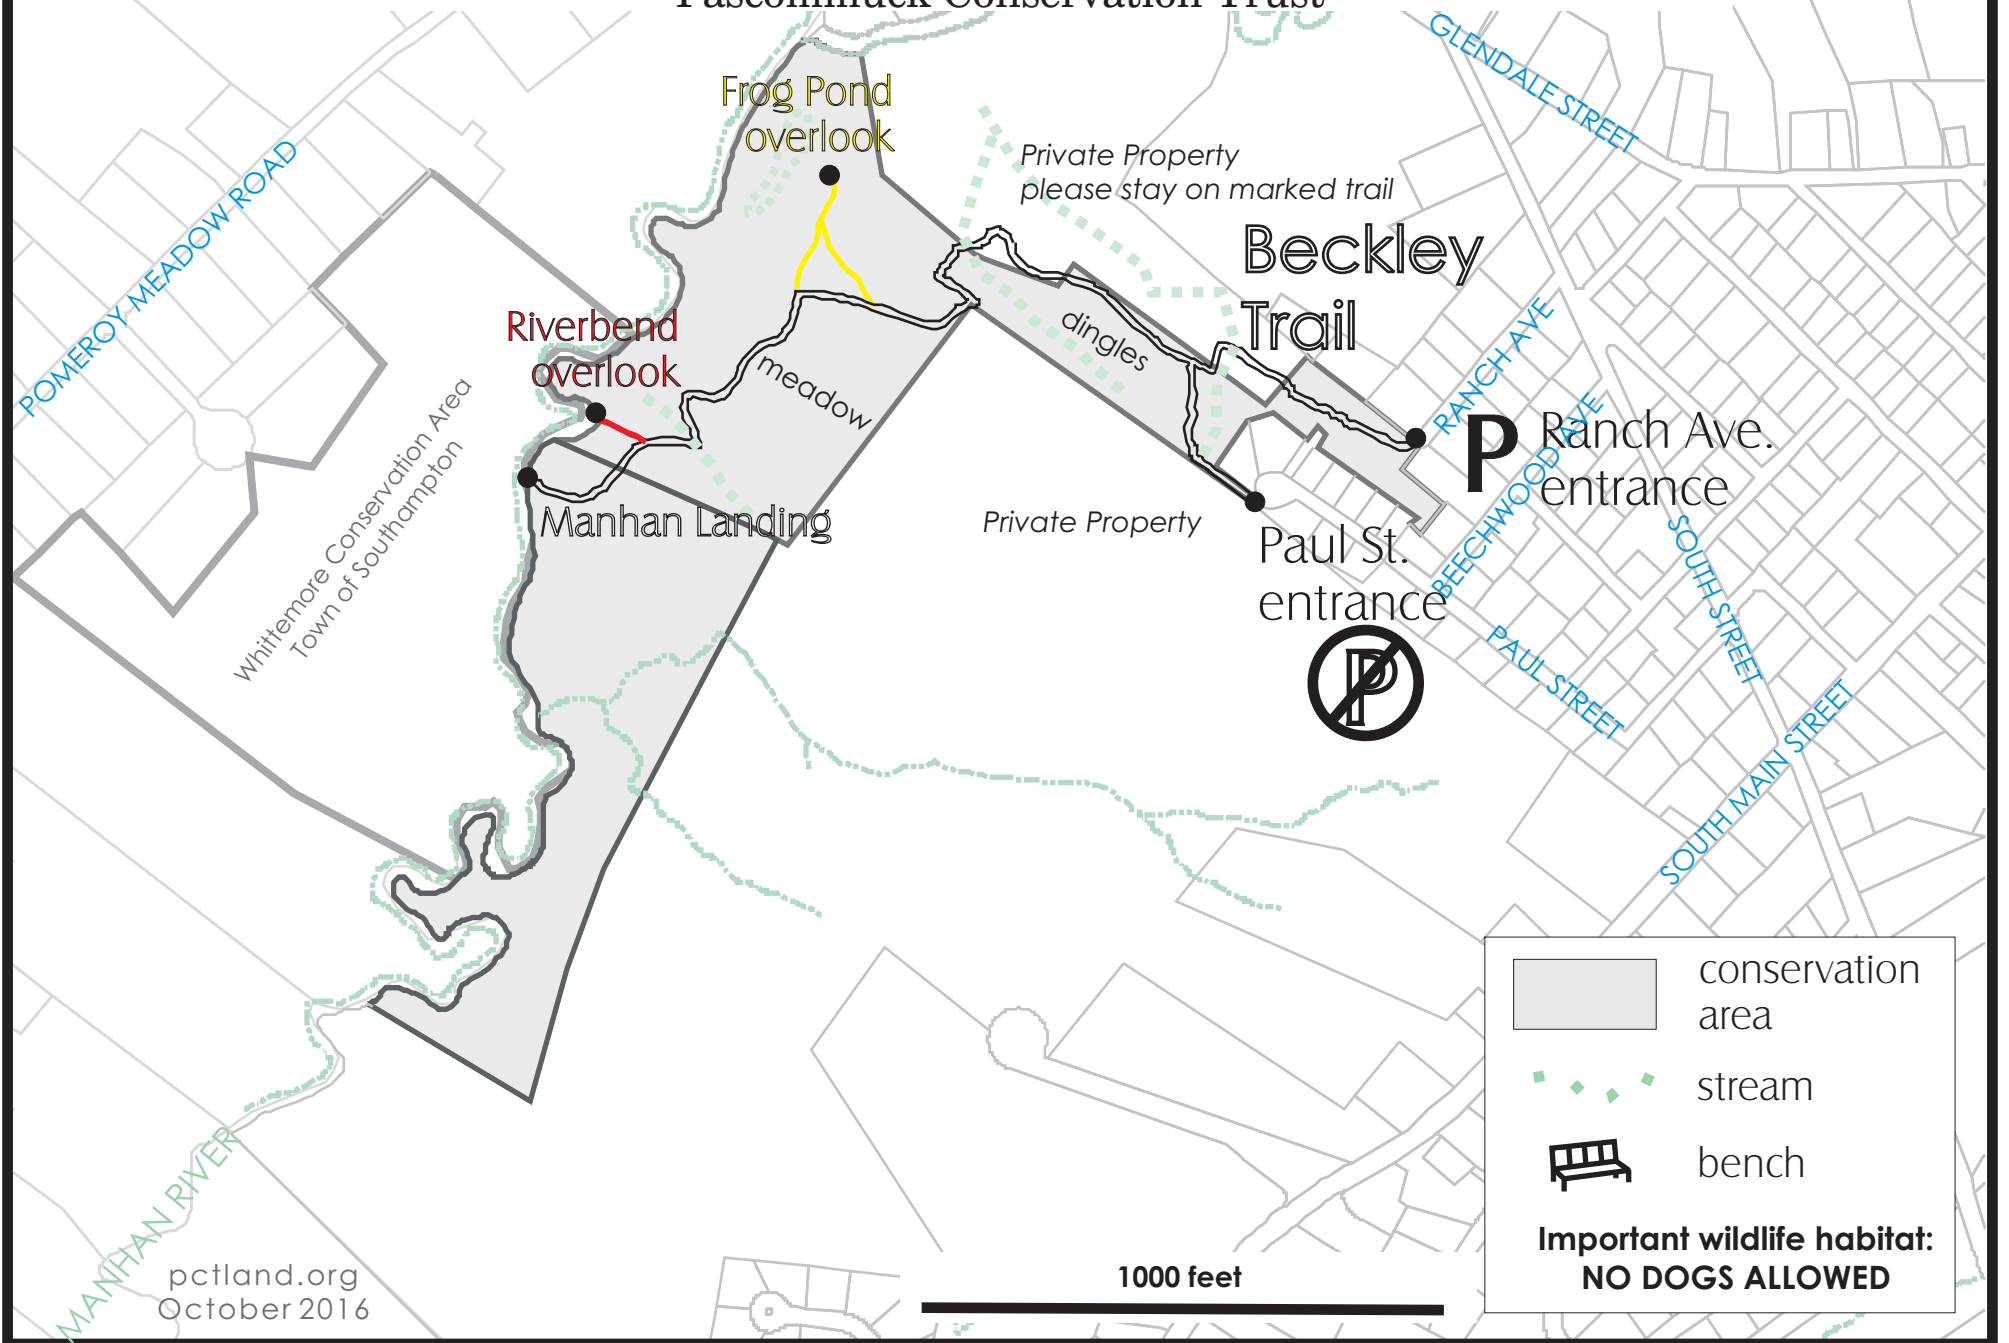

Pomeroy Meadow Conservation Area

Pascommuck Conservation Trust

conservation area

stream

bench

**Important wildlife habitat:
NO DOGS ALLOWED**