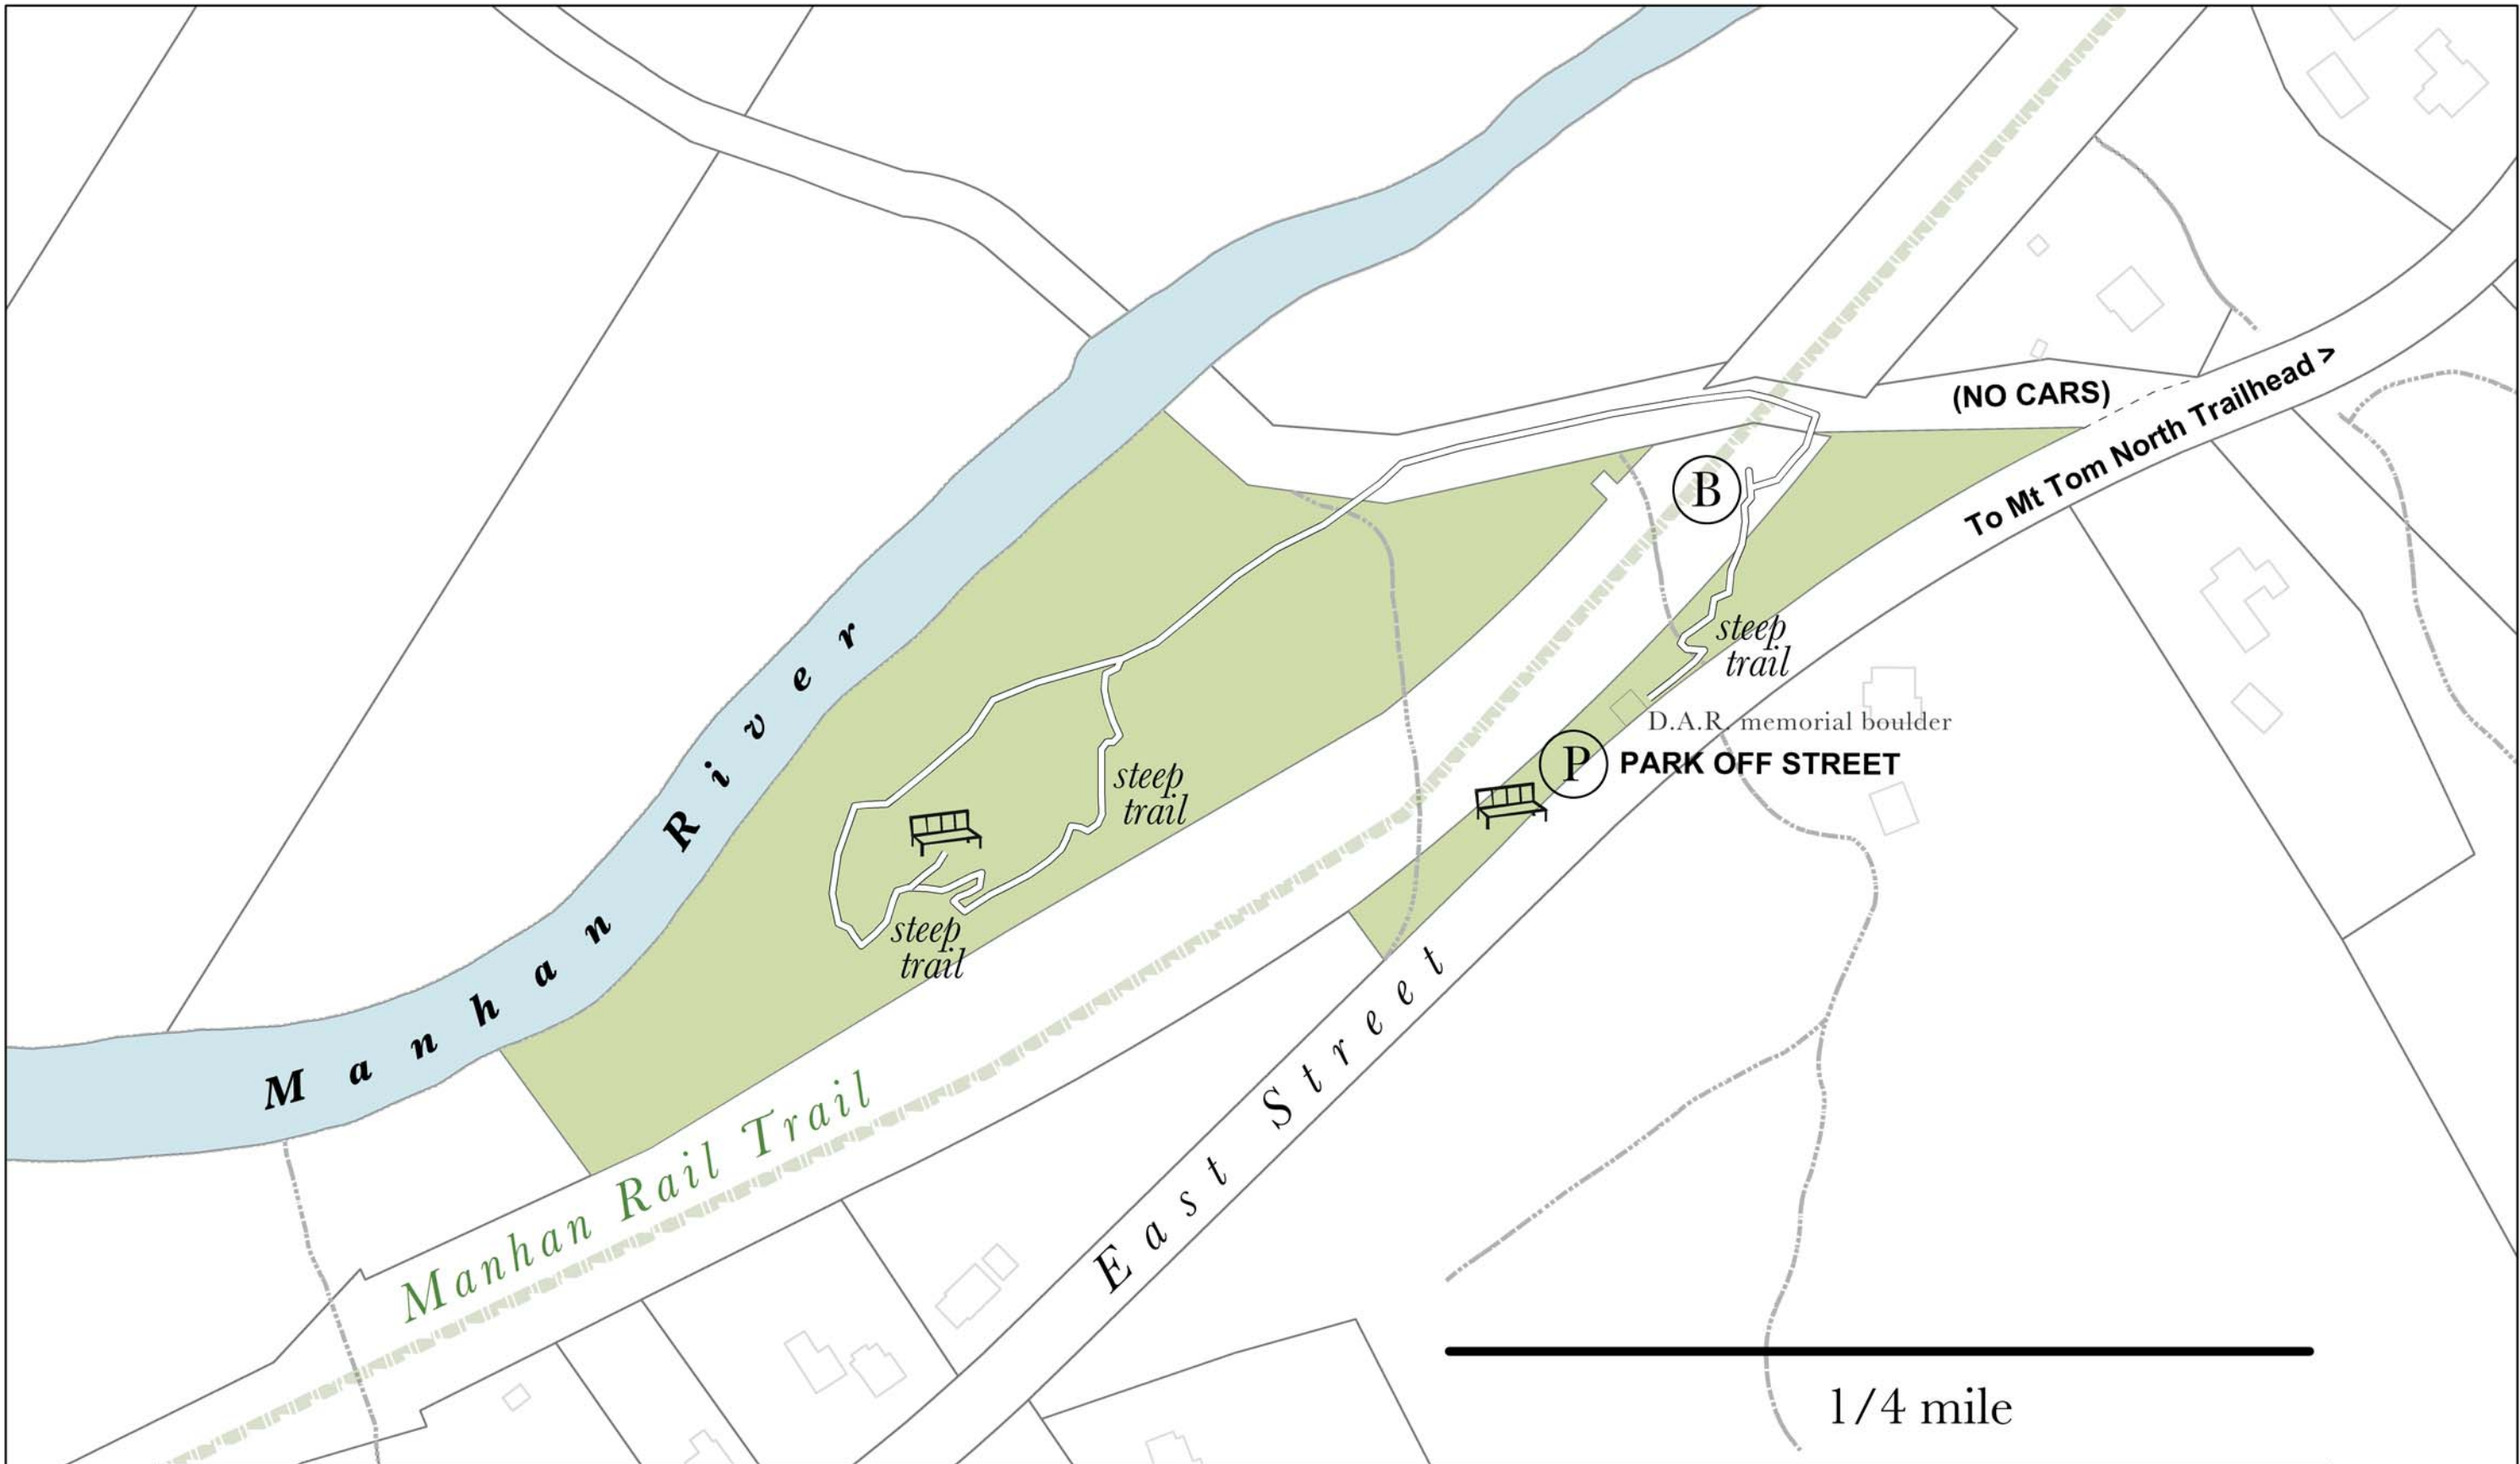

Old Pascommuck Conservation Area

First land protected by Pascommuck Conservation Trust

Pascommuck Conservation Trust

PCTLAND.ORG

Protect this sensitive natural area, trails and other visitors:
No bicycles or off-road vehicles. Dogs must be on leash. Remove all waste.
Please stay on marked trails and park in designated areas. Do not disturb wildlife or plants.

2020

 Conservation Area	 E. Florence Smith Memorial Nature Trail	 Manhan Rail Trail
 Parking	 Bike Rack	 Bench
 Buildings	 Streams & Wetlands	 Property boundaries