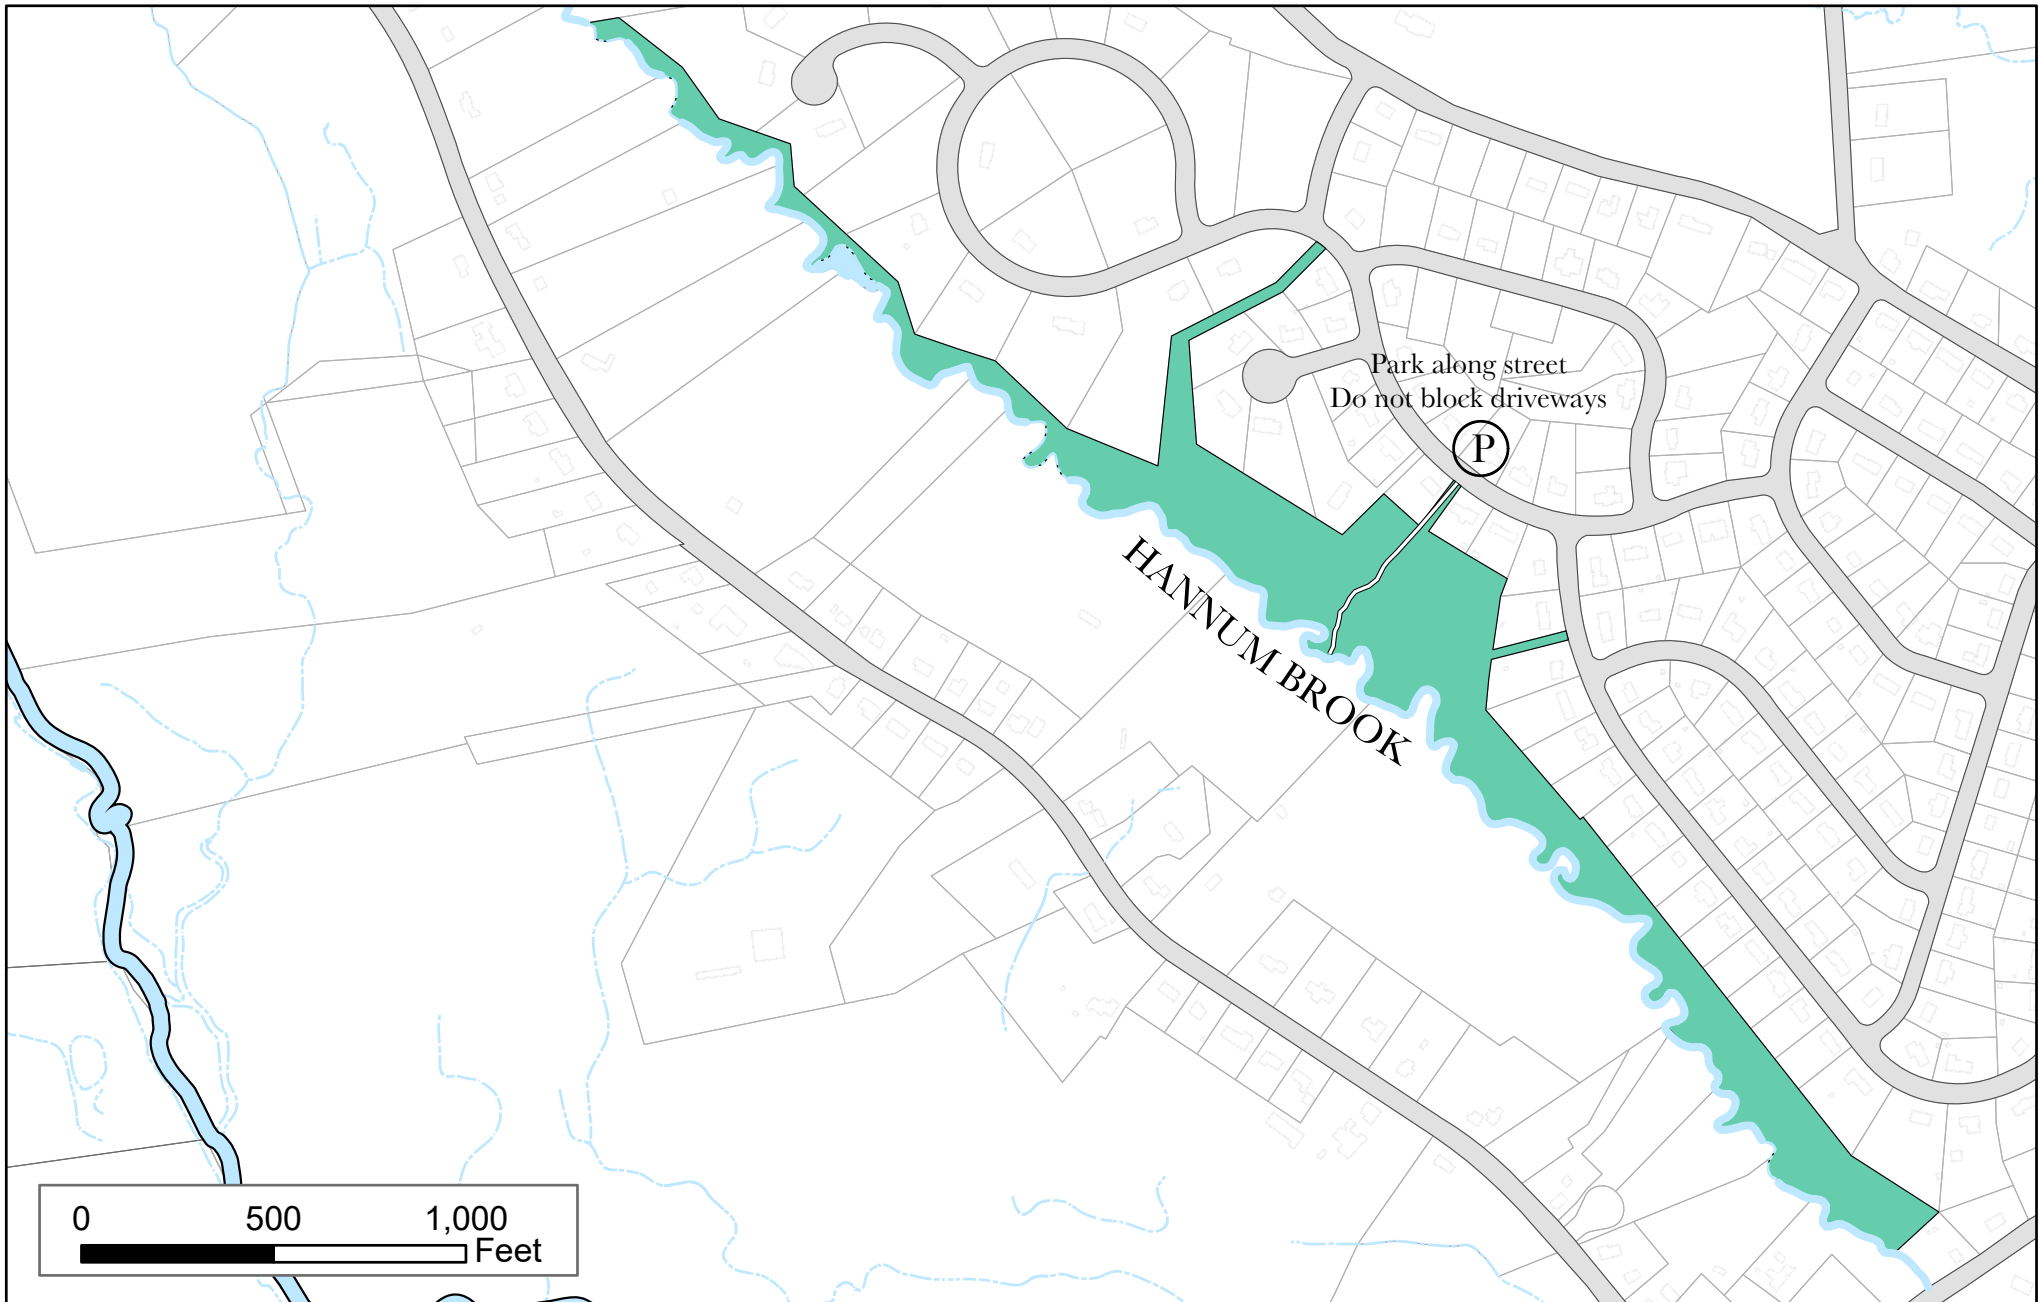

# Hannum Brook Conservation Area

0 500 1,000 Feet

Parking

Bench

Brook Trail

Brooks

Property Boundaries