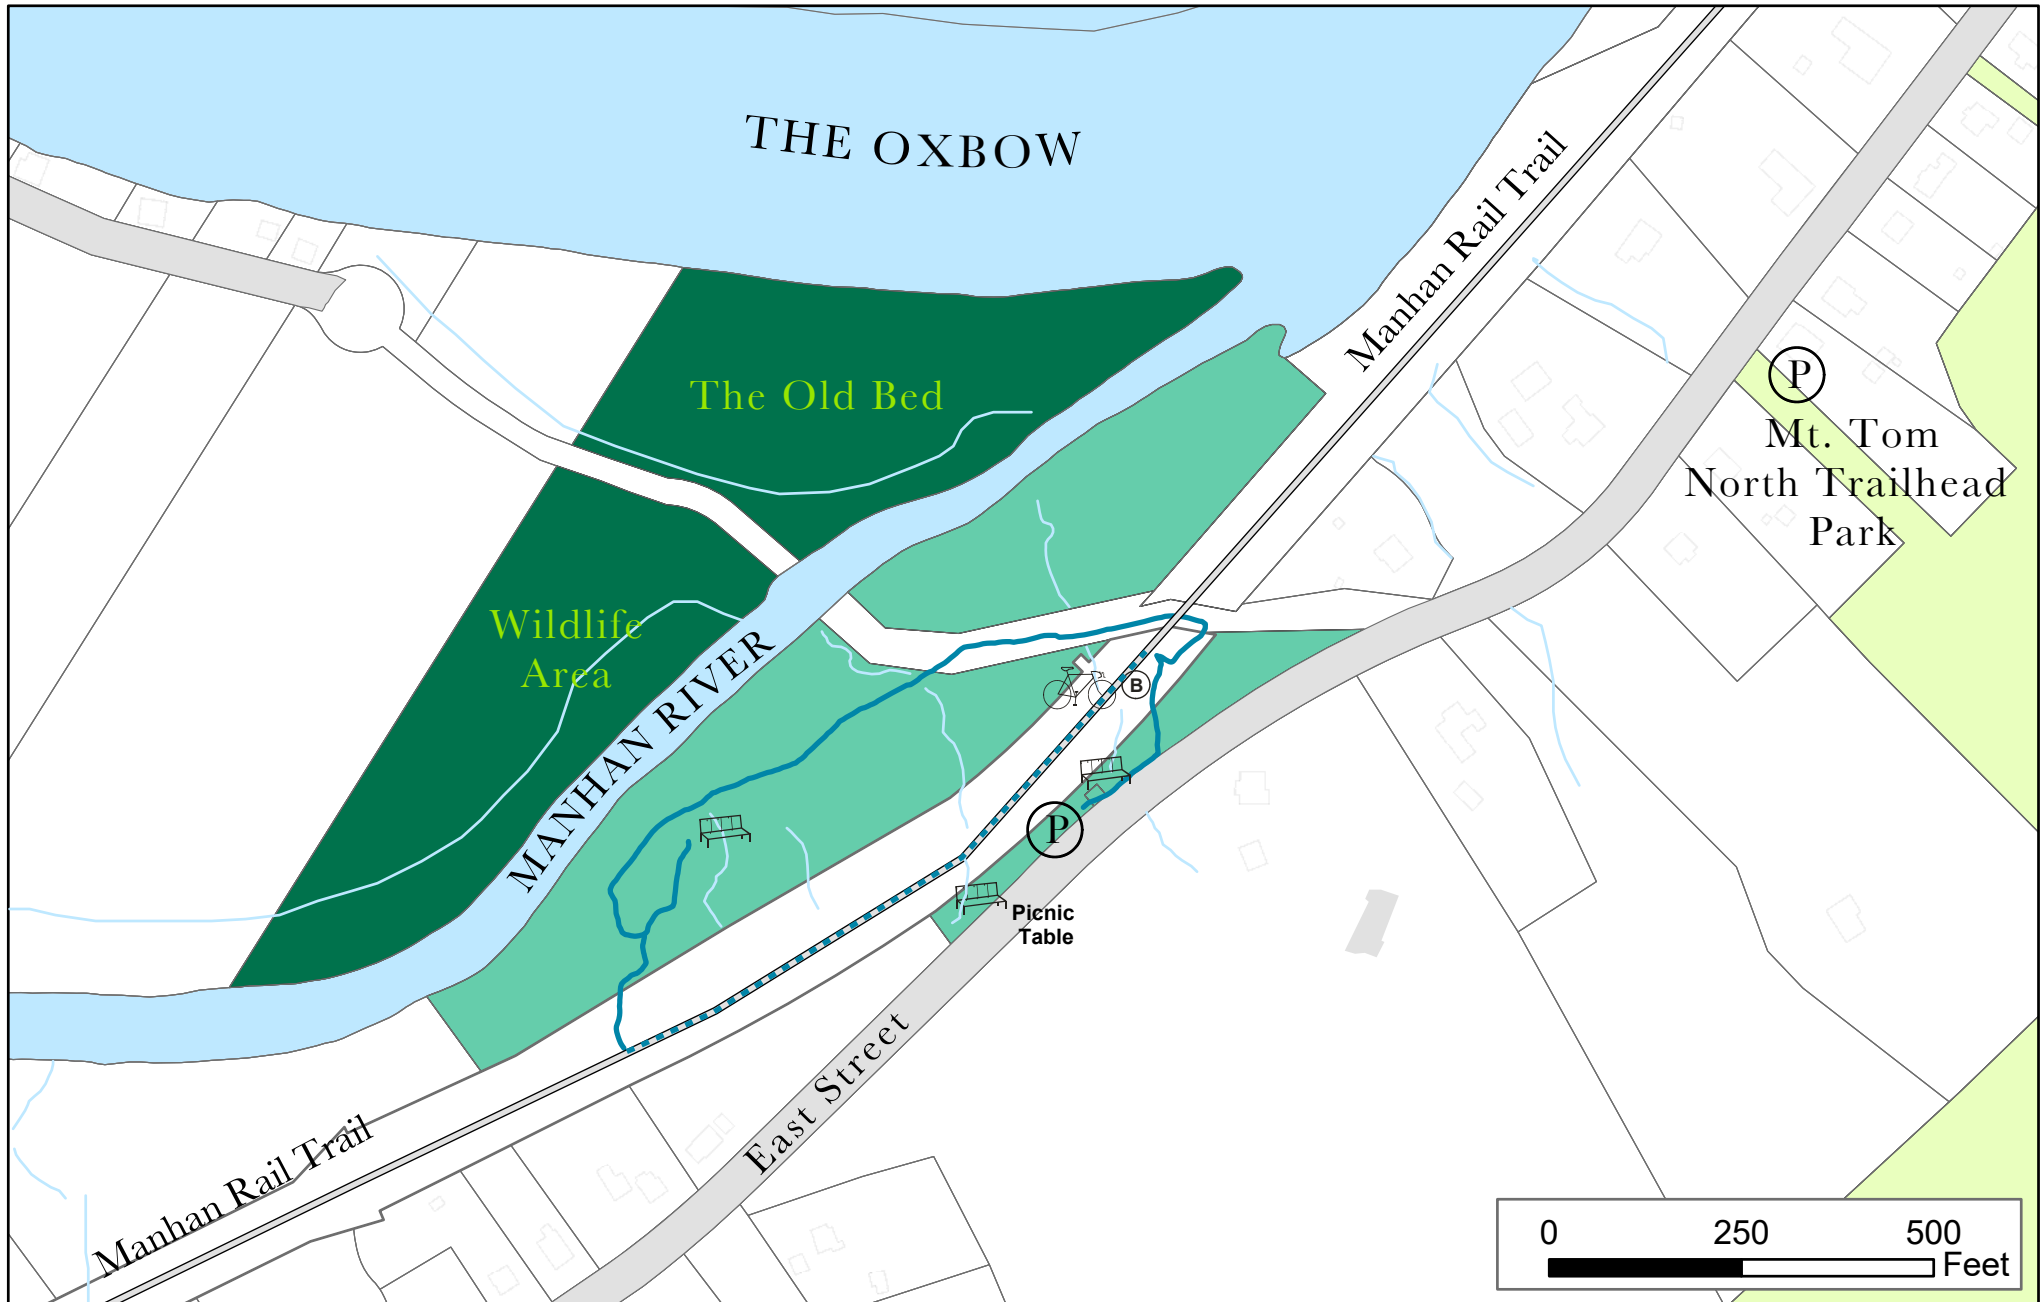

Old Pascommuck Conservation Area & The Old Bed Wildlife Area

 B Bike Rack	 E. Florence Smith Nature Trail	Nature Trail includes stairs Park bike at bike rack	
 Parking	 Bench		 Brooks